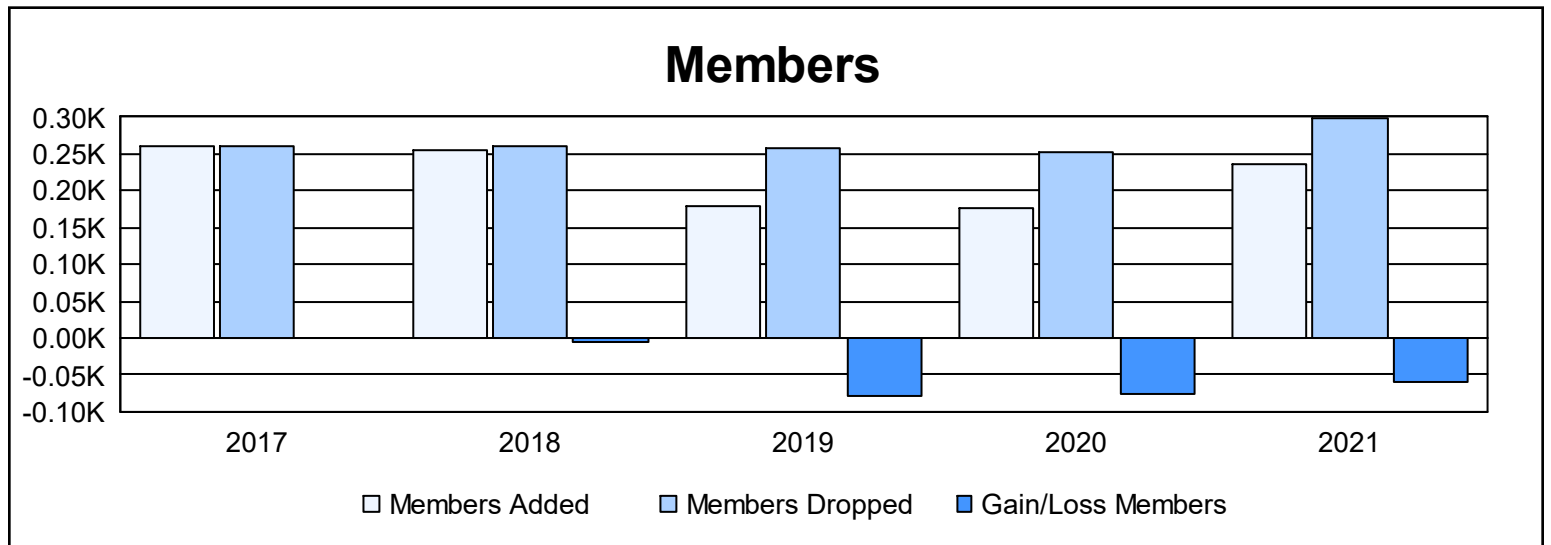

Year	New Clubs	Dropped Clubs	Gain/Loss Clubs	New Members	Charter Members	Reinstate Members	Transfer Members	Total Member Added	Total Members Dropped	Gain/Loss Members
2016-2017	0	0	0	187	3	33	37	260	260	0
2017-2018	0	0	0	191	3	18	43	255	260	-5
2018-2019	0	0	0	130	1	21	27	179	259	-80
2019-2020	0	1	-1	134	6	20	17	177	253	-76
2020-2021	1	0	1	143	52	32	10	237	298	-61
<b>Average</b>	<b>0</b>	<b>0</b>	<b>0</b>	<b>157</b>	<b>13</b>	<b>25</b>	<b>27</b>	<b>222</b>	<b>266</b>	<b>-44</b>

### Membership Composition June 2021 Cumulative