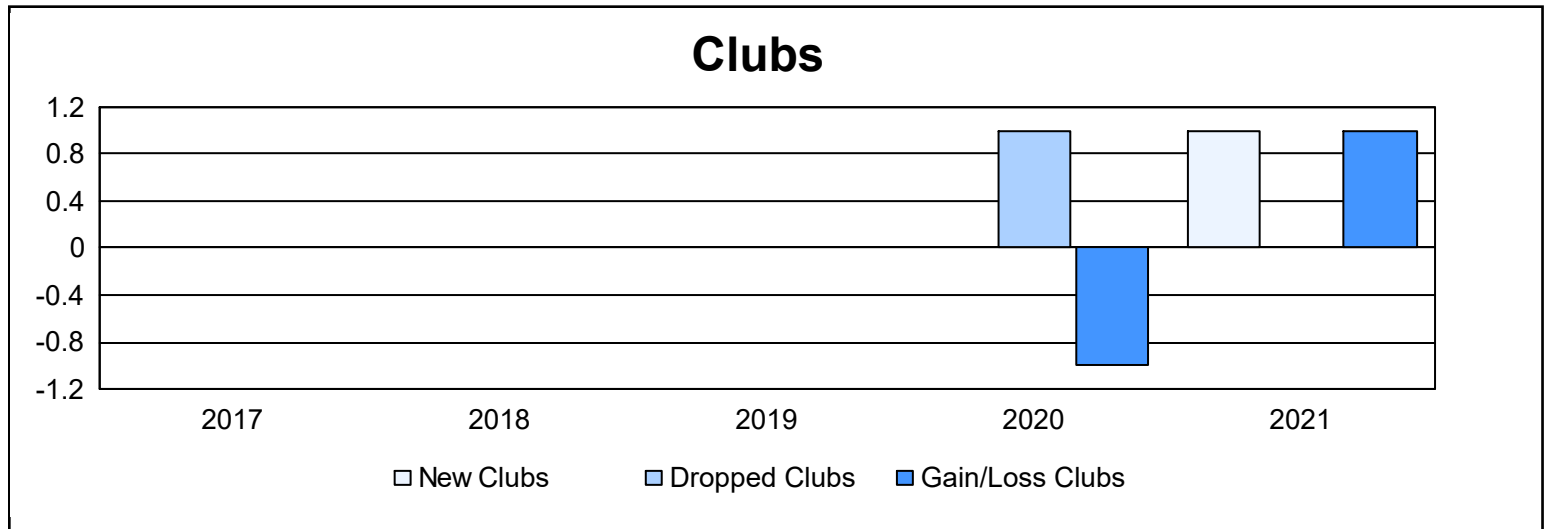

Year	New Clubs	Dropped Clubs	Gain/Loss Clubs	New Members	Charter Members	Reinstate Members	Transfer Members	Total Member Added	Total Members Dropped	Gain/Loss Members
2016-2017	0	0	0	187	3	33	37	260	260	0
2017-2018	0	0	0	191	3	18	43	255	260	-5
2018-2019	0	0	0	130	1	21	27	179	259	-80
2019-2020	0	1	-1	134	6	20	17	177	253	-76
2020-2021	1	0	1	143	52	32	10	237	298	-61
<b>Average</b>	<b>0</b>	<b>0</b>	<b>0</b>	<b>157</b>	<b>13</b>	<b>25</b>	<b>27</b>	<b>222</b>	<b>266</b>	<b>-44</b>

### Membership Composition June 2021 Cumulative