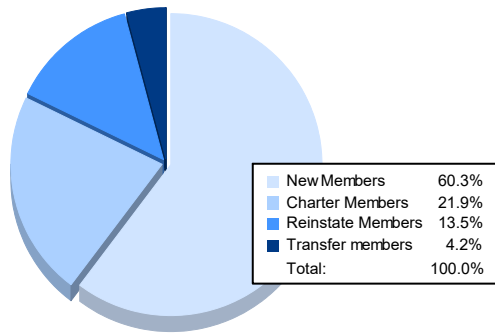

Year	New Clubs	Dropped Clubs	Gain/Loss Clubs	New Members	Charter Members	Reinstate Members	Transfer Members	Total Member Added	Total Members Dropped	Gain/Loss Members
2016-2017	0	0	0	187	3	33	37	260	260	0
2017-2018	0	0	0	191	3	18	43	255	260	-5
2018-2019	0	0	0	130	1	21	27	179	259	-80
2019-2020	0	1	-1	134	6	20	17	177	253	-76
2020-2021	1	0	1	143	52	32	10	237	298	-61
<b>Average</b>	<b>0</b>	<b>0</b>	<b>0</b>	<b>157</b>	<b>13</b>	<b>25</b>	<b>27</b>	<b>222</b>	<b>266</b>	<b>-44</b>

### Membership Composition June 2021 Cumulative